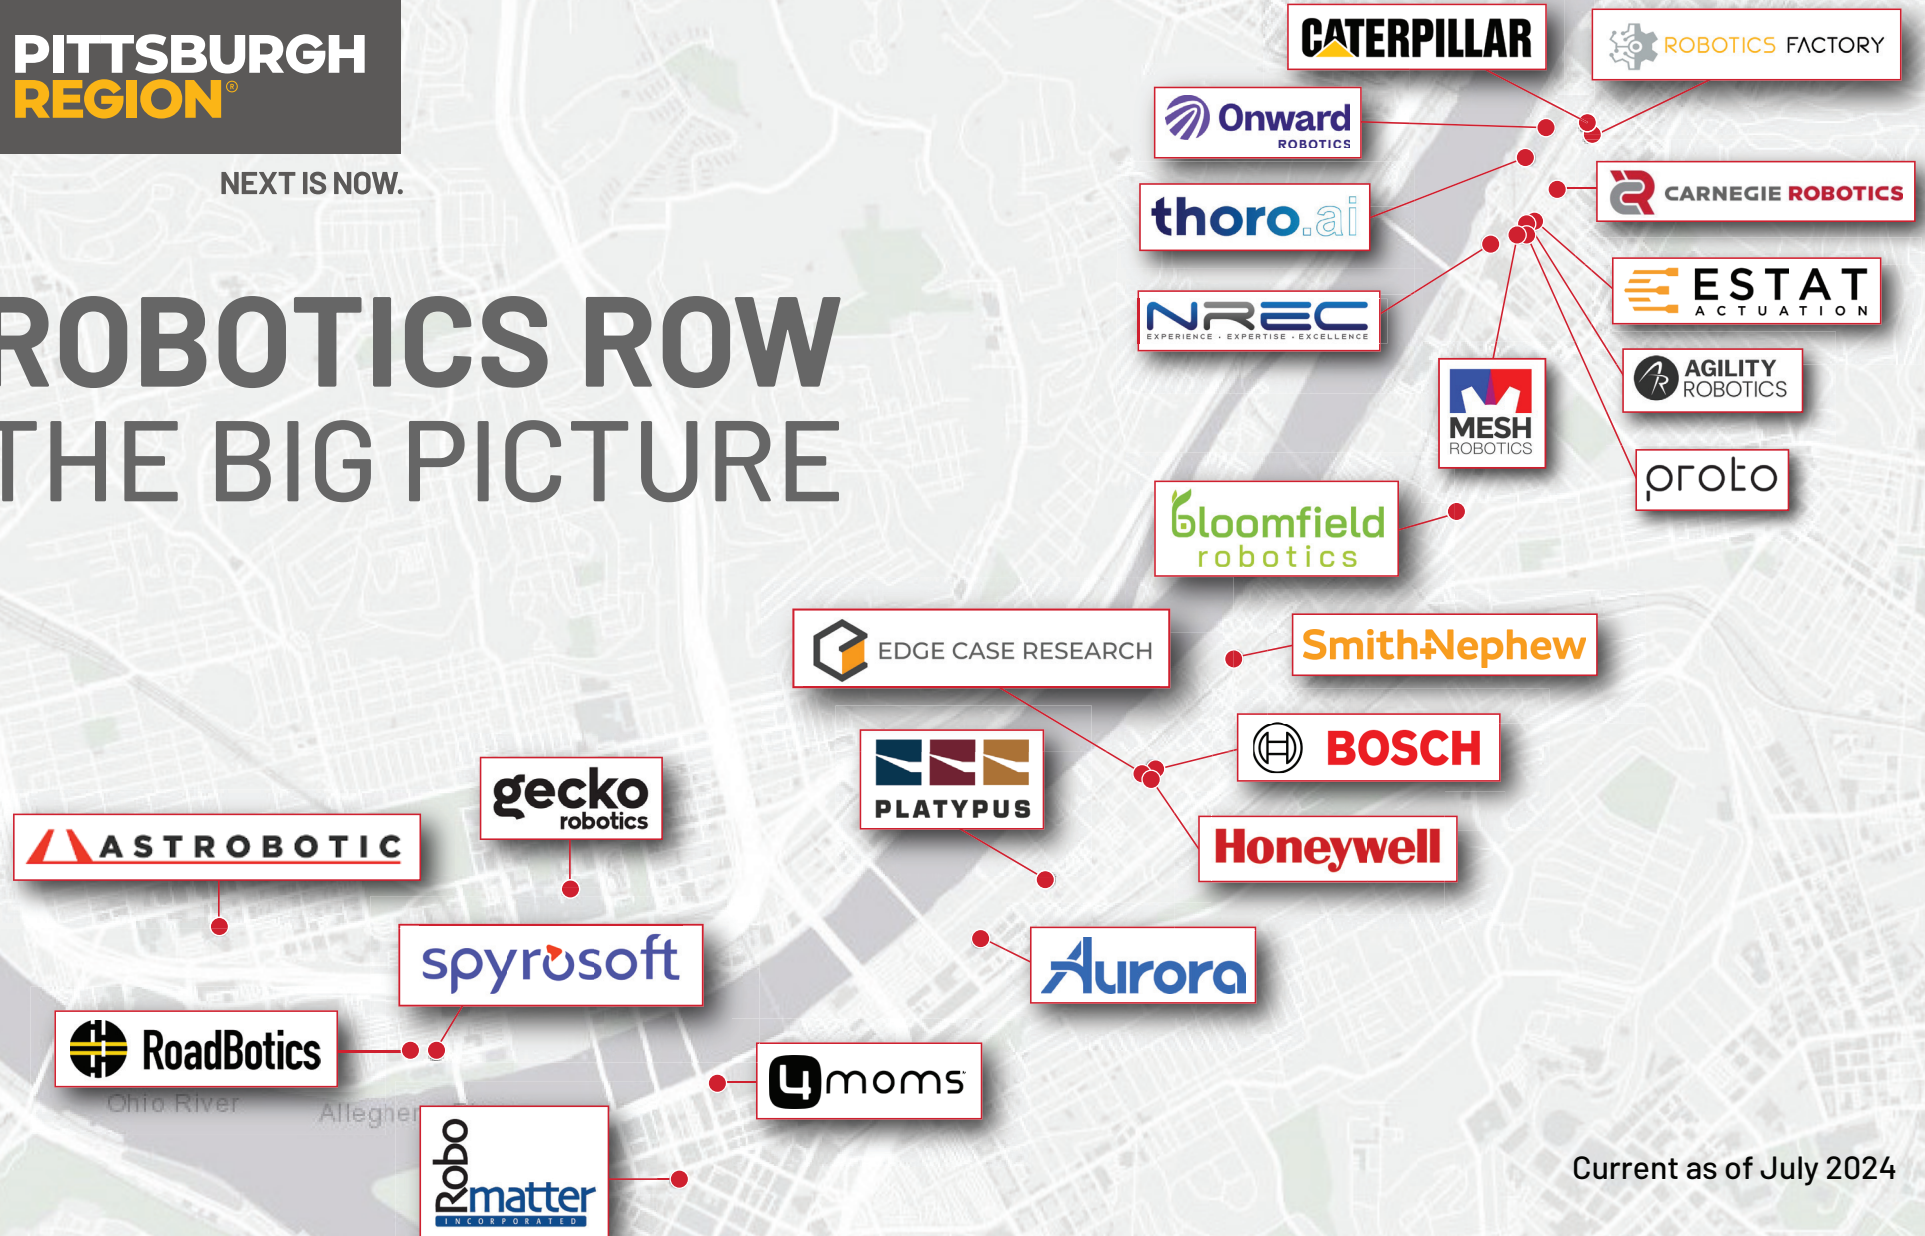

**PITTSBURGH
REGION**

NEXT IS NOW.

ROBOTICS ROW THE BIG PICTURE

Current as of July 2024

Robotics Row: Pittsburgh's Hub for Autonomy

Robotics Row in Pittsburgh is more than just a location. It's a vibrant ecosystem where innovation thrives, and the future of robotics is being shaped. The unique blend of strategic location, world-class academic partnerships and a supportive community make Robotics Row the place to be for any robotics firm looking to grow and thrive in the Pittsburgh region.

Why Robotics Row?

This is where future-forward innovation converges with the industrial allure and pioneering spirit of Pittsburgh's past. Robotics Row is home to some of the world's most advanced robotics companies, research institutions and startups. It buzzes with creativity and ambition, attracting engineers, entrepreneurs and researchers from around the globe.

Get To Know "The Row" (a few of the tenants)

The Robotics Factory

6425 Penn Ave., Pittsburgh, Pa. 15206

Accelerates the growth of robotics companies through a combination of mentorship, resources and state-of-the-art facilities. It's both incubator and accelerator, supporting startups from concept to commercialization.

Key Benefits of Robotics Row

1. Strategic Location and Infrastructure

- Situated along the Allegheny River where natural beauty and a strategic location meet.
- Features a mix of modern real estate and repurposed industrial spaces, offering versatile environments for diverse business needs.